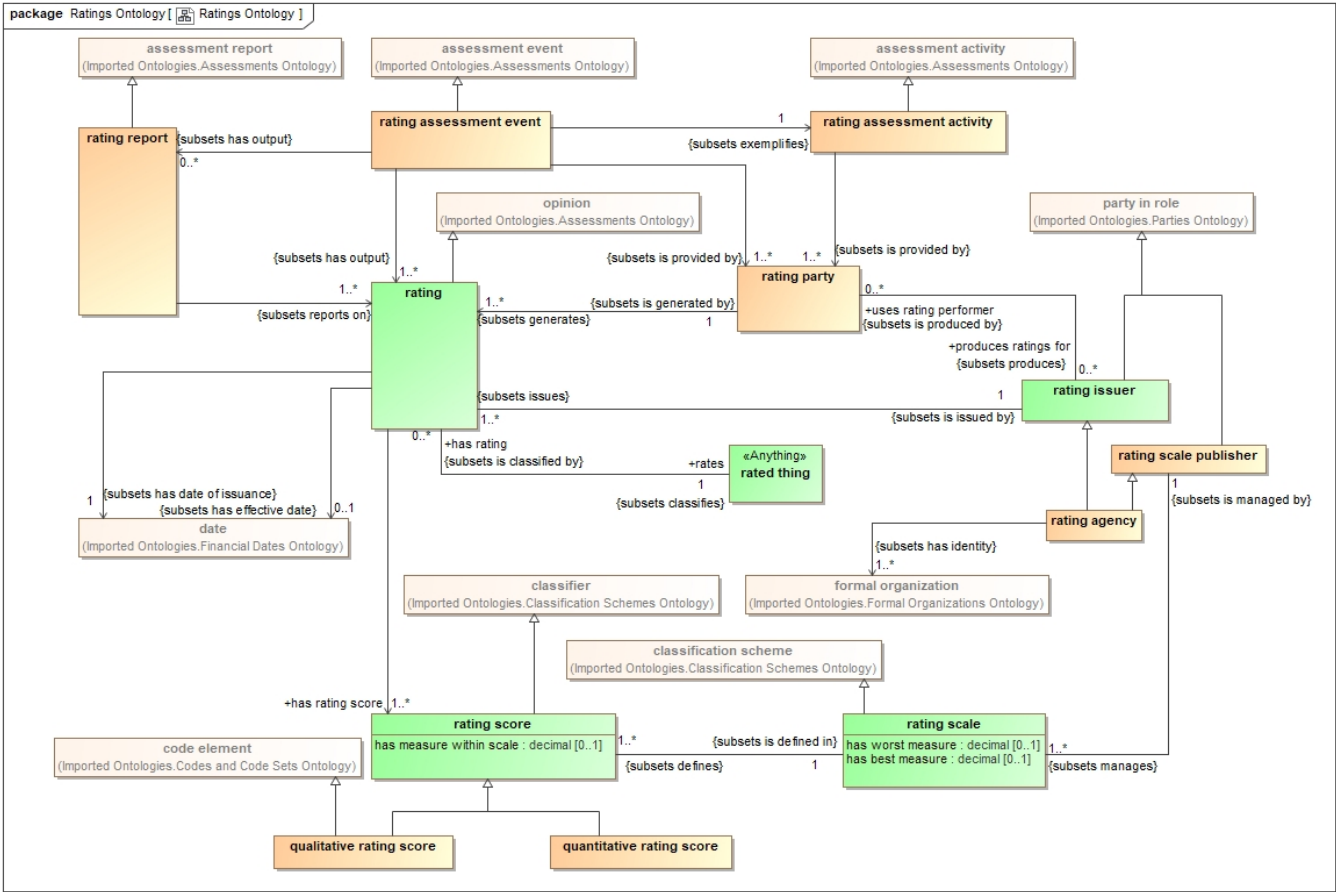

Rating Concepts and Model

Set of Ratings Ontologies

Generic ratings concepts can be specialized for specific rating requirements such as credit or performance ratings. The initial work focuses on the generic ratings concepts.

Strawman Taxonomy of Ratings Ontologies

Essential Concepts

Class Diagram of Generic (foundational) Rating Concepts (FIBO Production)

The following diagram shows the current draft of ratings concepts in [UML notation](#).

Recent Change log

- added "has best measure" & "has worst measure"

Concept Definitions

The definitions spreadsheet defines each class and property used in the ontology.

[Ratings Ontology Essential Definitions.xlsx](#)