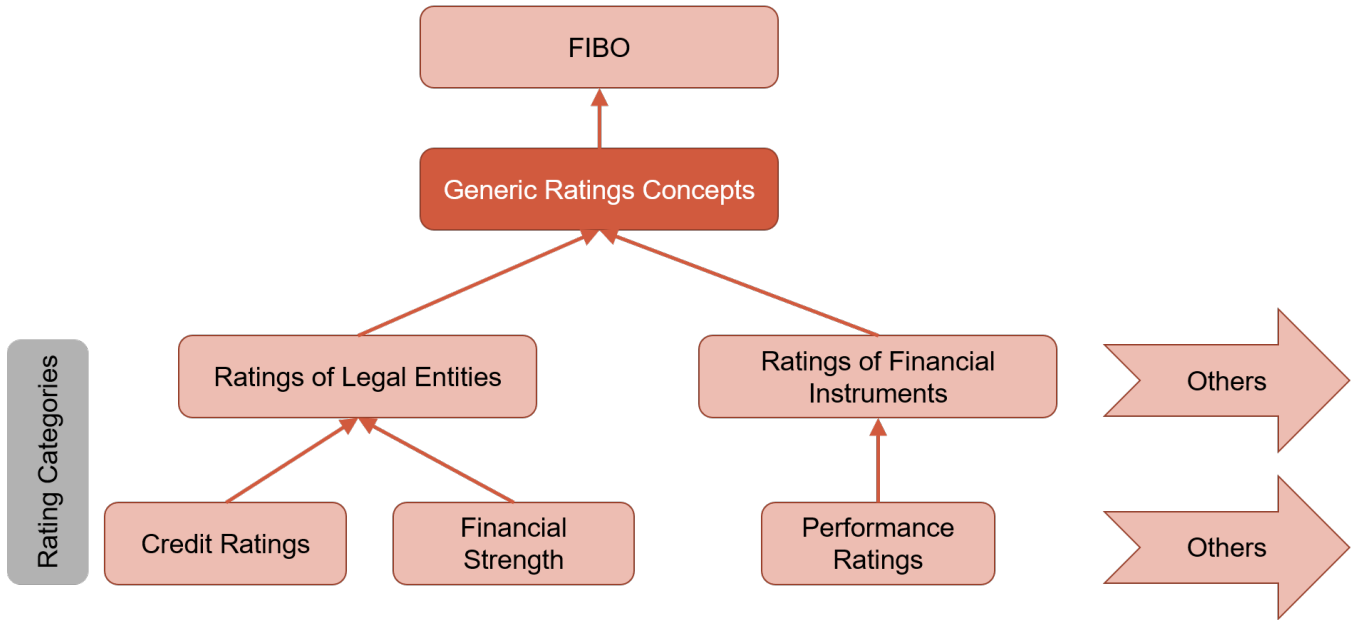

Rating Concepts and Model

Set of Ratings Ontologies

Generic ratings concepts can be specialized for specific rating requirements such as credit or performance ratings. The initial work focuses on the generic ratings concepts.

Strawman Taxonomy of Ratings Ontologies

Essential Concepts

Class Diagram of Generic (foundational) Rating Concepts (FIBO Production)

The following diagram shows the current draft of ratings concepts in [UML notation](#).

Recent Change log

- added "has best measure" & "has worst measure"

Concept Definitions

The definitions spreadsheet defines each class and property used in the ontology.

[Ratings Ontology Essential Definitions.xlsx](#)