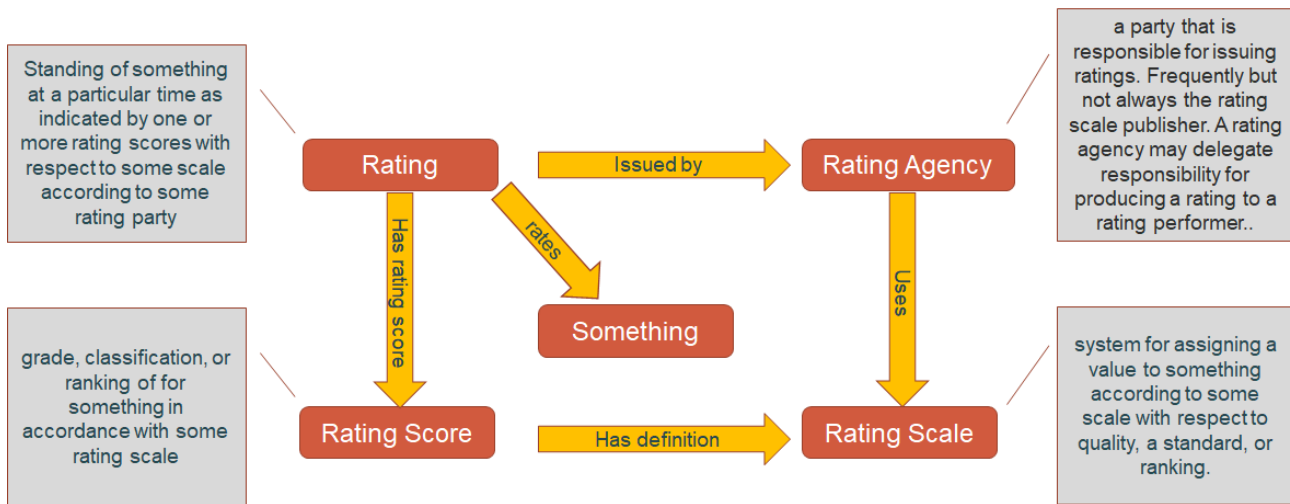

Rating Concepts and Model

Set of Ratings Ontologies

Generic ratings concepts can be specialized for specific rating requirements such as credit or performance ratings. The initial work focuses on the generic ratings concepts.

Strawman Taxonomy of Ratings Ontologies

Essential Concepts

Class Diagram of Generic (foundational) Rating Concepts (FIBO Production)

The following diagram shows the current draft of ratings concepts in [UML notation](#).

Recent Change log

- added "has best measure" & "has worst measure"

Concept Definitions

The definitions spreadsheet defines each class and property used in the ontology.

[Ratings Ontology Essential Definitions.xlsx](#)