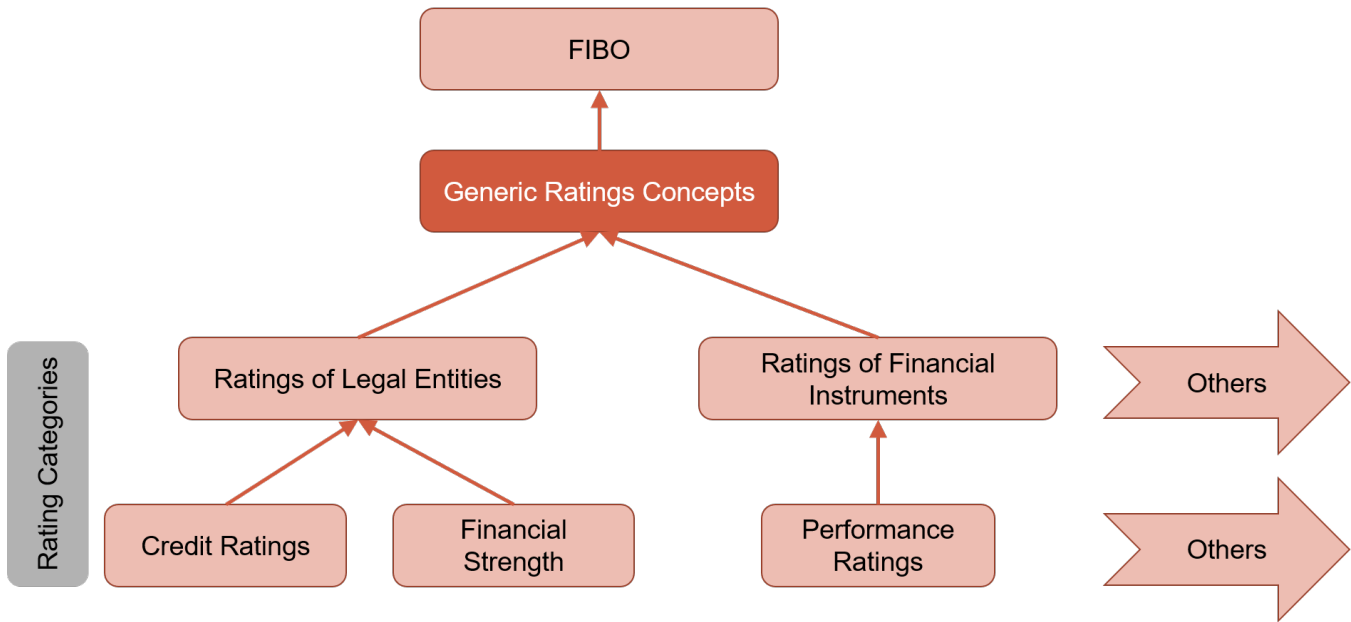

Rating Concepts and Model

Set of Ratings Ontologies

Generic ratings concepts can be specialized for specific rating requirements such as credit or performance ratings. The initial work focuses on the generic ratings concepts.

Strawman Taxonomy of Ratings Ontologies

Essential Concepts

Class Diagram of Generic (foundational) Rating Concepts (FIBO Production)

The following diagram shows the current draft of ratings concepts in [UML notation](#).

Recent Change log

- added "has best measure" & "has worst measure"

Concept Definitions

The definitions spreadsheet defines each class and property used in the ontology.

[Ratings Ontology Essential Definitions.xlsx](#)