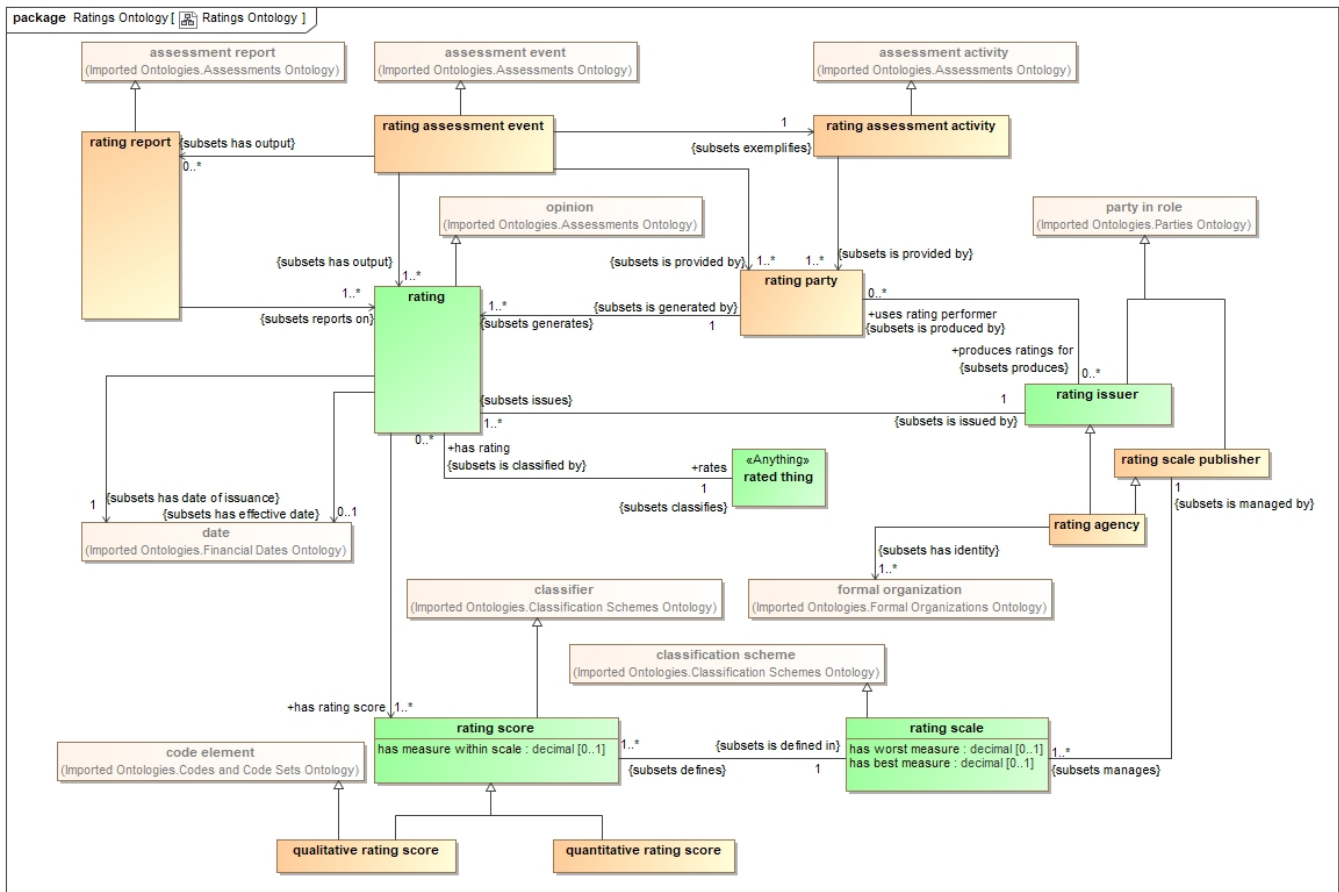

Rating Concepts and Model

Set of Ratings Ontologies

Generic ratings concepts can be specialized for specific rating requirements such as credit or performance ratings. The initial work focuses on the generic ratings concepts.

Strawman Taxonomy of Ratings Ontologies

Essential Concepts

Class Diagram of Generic (foundational) Rating Concepts (FIBO Production)

The following diagram shows the current draft of ratings concepts in [UML notation](#).

Recent Change log

- added "has best measure" & "has worst measure"

Concept Definitions

The definitions spreadsheet defines each class and property used in the ontology.

[Ratings Ontology Essential Definitions.xlsx](#)