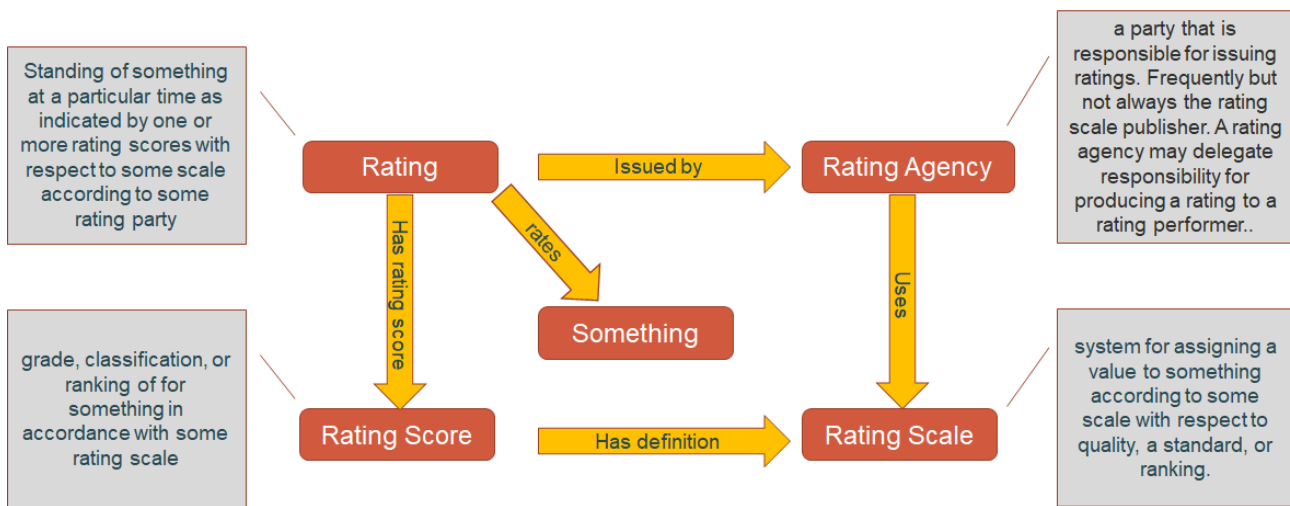

Rating Concepts and Model

Set of Ratings Ontologies

Generic ratings concepts can be specialized for specific rating requirements such as credit or performance ratings. The initial work focuses on the generic ratings concepts.

Strawman Taxonomy of Ratings Ontologies

Essential Concepts

Class Diagram of Generic (foundational) Rating Concepts (FIBO Production)

The following diagram shows the current draft of ratings concepts in [UML notation](#).

Recent Change log

- added "has best measure" & "has worst measure"

Concept Definitions

The definitions spreadsheet defines each class and property used in the ontology.

[Ratings Ontology Essential Definitions.xlsx](#)